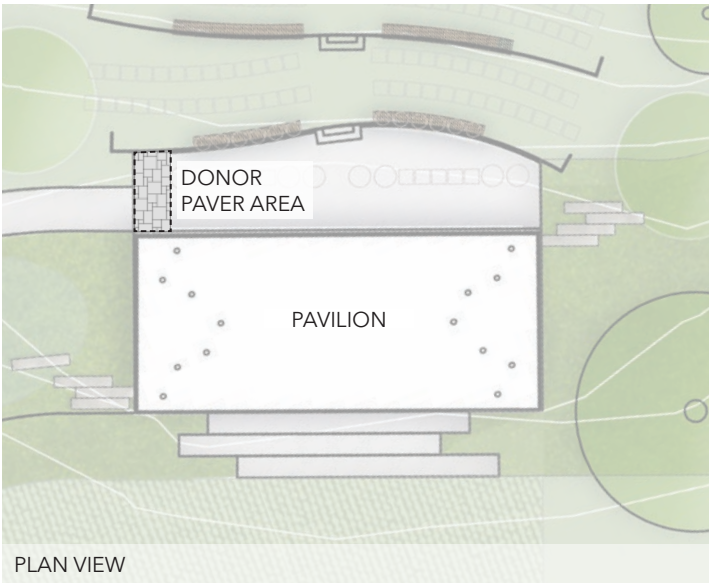

EXCELSIOR COMMONS PAVILION

BE A PART OF EXCELSIOR HISTORY!

PLAN VIEW

PAVER FINISH

ENGRAVING

BENEFACTOR \$20,000+	SIZE A 24 X 24" 50 CHARACTERS	
PATRON \$10,000-19,999	SIZE B 24 X 12" 40 CHARACTERS	
CHAMPION \$5,000-9,999	SIZE C 16 X 16" 30 CHARACTERS	
SPONSOR \$1,000-4,999	SIZE D 16 X 8" 20 CHARACTERS	
SUPPORTER \$250-999	SIZE E 8 X 8" 15 CHARACTERS	